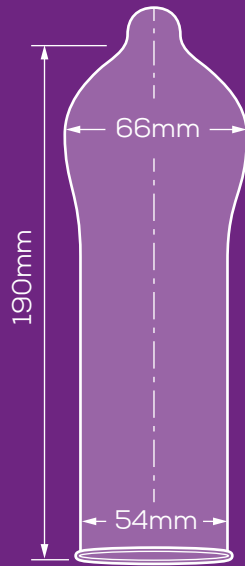

# CONDOM SIZE GUIDE

RANGE OF LATEX CONDOM SIZES

## Narrow Size

Nominal width 49mm x nominal length 180mm

## Standard Size

Nominal width 54mm x nominal length 190mm

## Large Size

Nominal width 60mm x nominal length 205mm