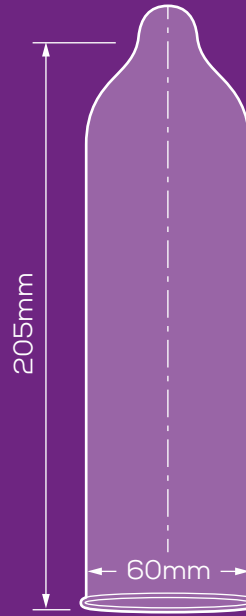

# CONDOM SIZE GUIDE

RANGE OF LATEX CONDOM SIZES

## Narrow Size

Nominal width 49mm x nominal length 180mm

## Standard Size

Nominal width 54mm x nominal length 190mm

## Large Size

Nominal width 60mm x nominal length 205mm