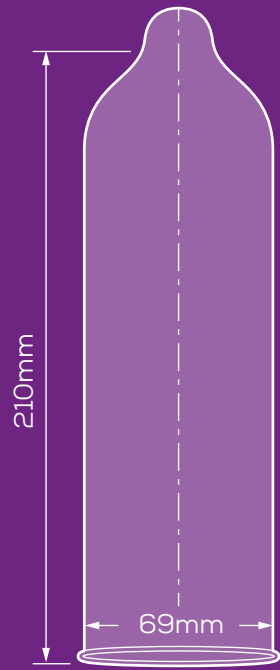

## Narrow Size

Nominal width 49mm x nominal length 180mm

## Standard Size

Nominal width 54mm x nominal length 190mm

## Large Size

Nominal width 60mm x nominal length 205mm

## XL Size

Nominal width 69mm x nominal length 210mm

practice safer sex. ALWAYS USE A CONDOM

Pasante Healthcare Ltd  
21 Commerce Way, Lancing,  
West Sussex. BN15 8TA  
T: +44 (0) 1903 753 844  
F: +44 (0) 1903 753 889