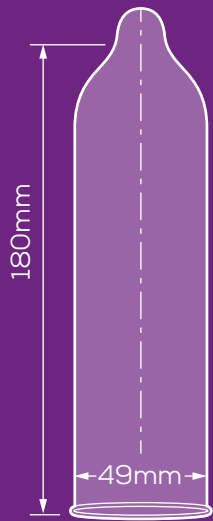

# CONDOM SIZE GUIDE

RANGE OF LATEX CONDOM SIZES

## Narrow Size

Nominal width 49mm x nominal length 180mm

## Standard Size

Nominal width 54mm x nominal length 190mm

## Large Size

Nominal width 60mm x nominal length 205mm